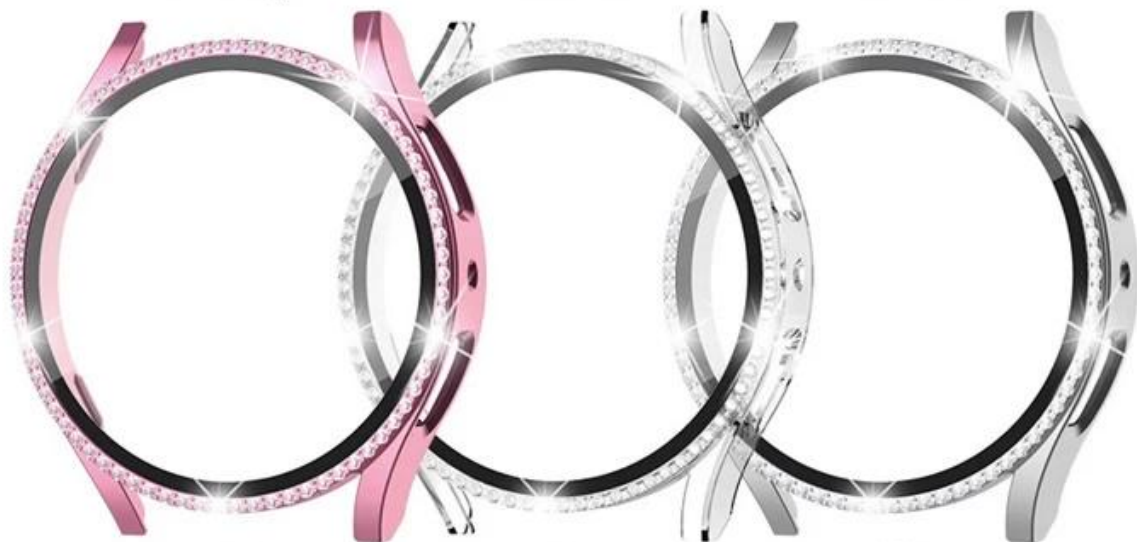

粉色
#4 Pink

透明
#5 Transparent

银色
#6 Silver