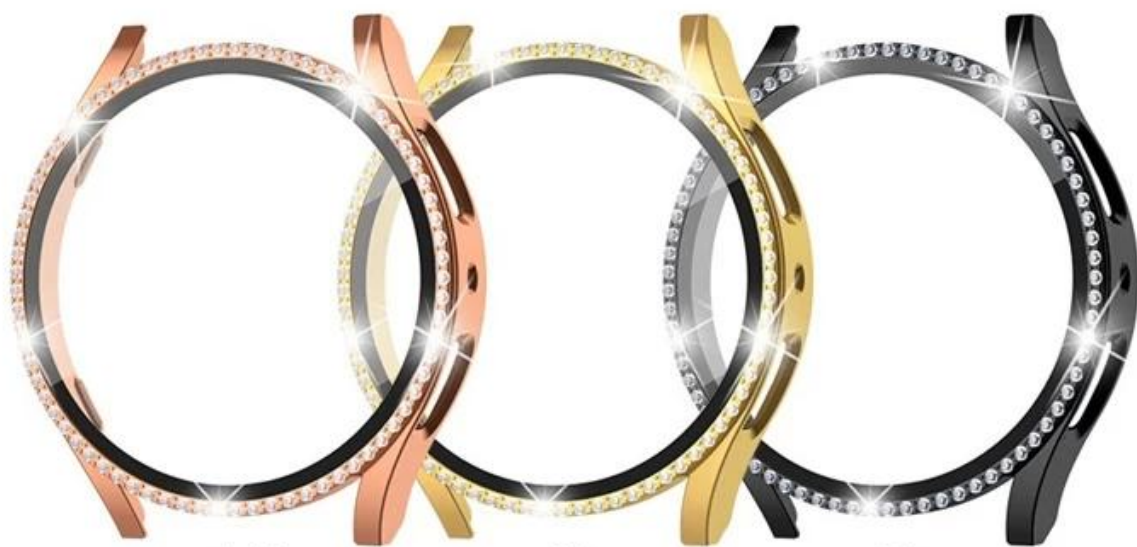

New Bling Diamond PC Tempered Glass Screen Protector Case For Samsung Galaxy Watch 5 44mm 40mm

Product Design :

- Fit Model □For Samsung Galaxy Watch 5 40mm/44mm
- Item : CBWPC-07
- Material : PC+Glass+Diamond
- Colors : rose gold,gold,black,pink,transparent,silver
- Install: Snap-on design
- Design:
 - Designed with bling diamond
 - Built-in tempered glass,provide full protection
- Protect your watch against scratches, shock, dust, offer external protection
- Designed with precise cutouts for functional buttons and ports,to control the button easily.
You can charge the watch without taking off the case

Support Package Customized Service [Logo,Size,Description, Colors,Label,etc]

玫瑰金
#1 Rose gold

金色
#2 Gold

黑色
#3 Black

粉色
#4 Pink

透明
#5 Transparent

银色
#6 Silver