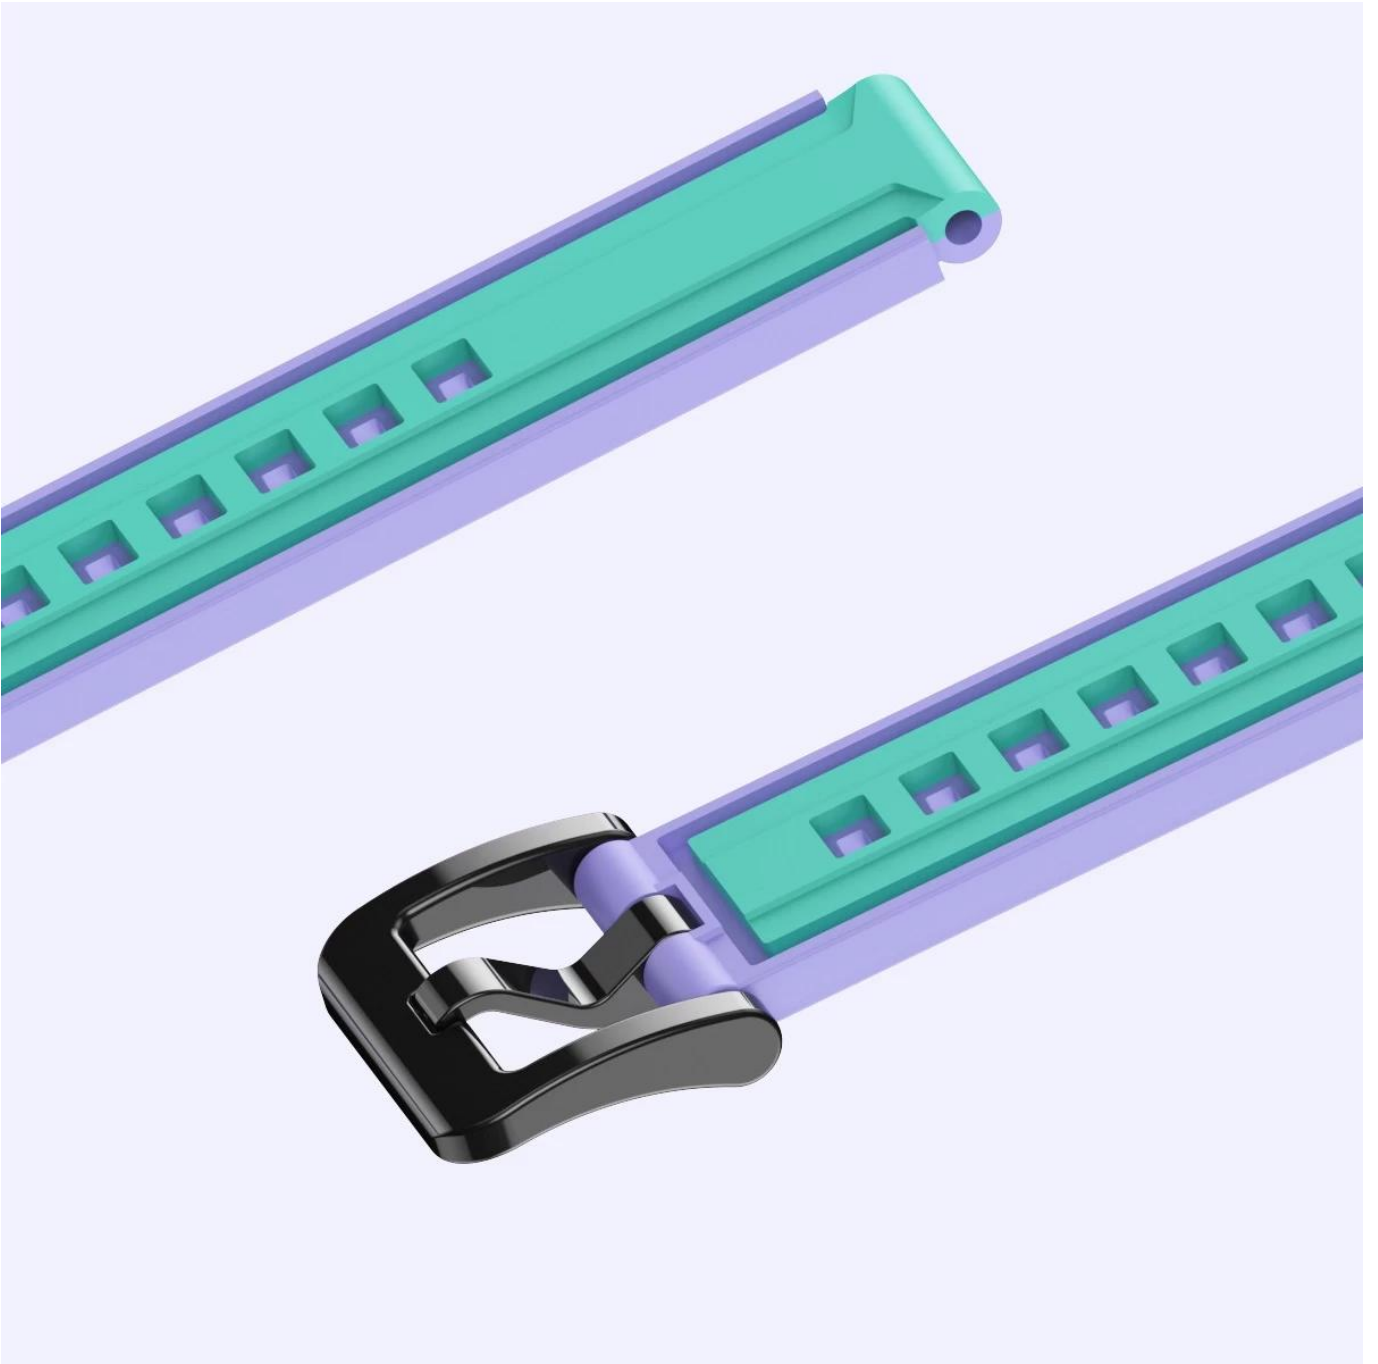

Dual Color Silicone Straps For Xiaomi Mi Band 6 5 4 3 Smart Watch Bracelet

Product Design :

- Fit Model □For Xiaomi Mi Band 6/5/4/3
- Item : CBXM-T03
- Band Material : Silicone
- Band Colors : white-black,black-red,blue-pink,yellow-grey,black-white,purple-white,green-purple,orange-black,pink-white
- Buckle Color : Black
- Band Length : 118+90mm
- Design : Dual Color Silicon Watchband
- Feature :
 - Watch case provide all-round protection
 - Case with raise edge design, for screen protection

#8 橙黑

#9 粉白

Comfortable to wear
Soft and light

style
格调在您腕间