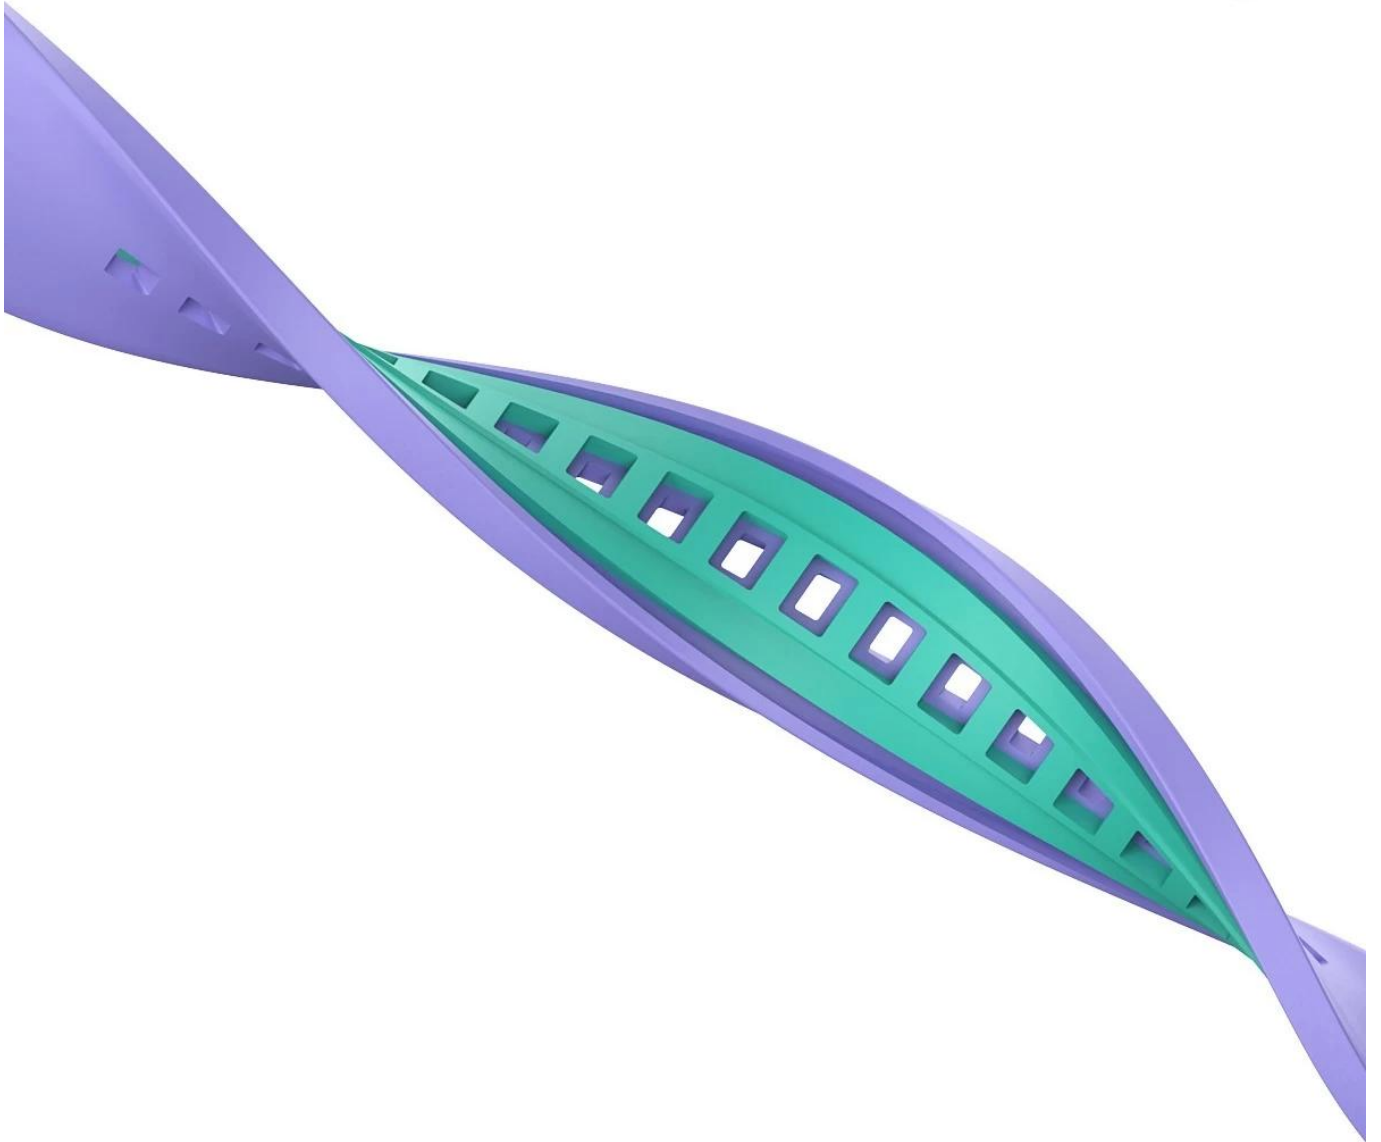

Dual Color Silicone Straps For Xiaomi Mi Band 6 5 4 3 Smart Watch Bracelet

Product Design :

- Fit Model □For Xiaomi Mi Band 6/5/4/3
- Item : CBXM-T03
- Band Material : Silicone
- Band Colors : white-black,black-red,blue-pink,yellow-grey,black-white,purple-white,green-purple,orange-black,pink-white
- Buckle Color : Black
- Band Length : 118+90mm
- Design : Dual Color Silicon Watchband
- Feature :
 - Watch case provide all-round protection
 - Case with raise edge design, for screen protection

#8 橙黑

#9 粉白

Comfortable to wear
Soft and light

style
格调在您腕间