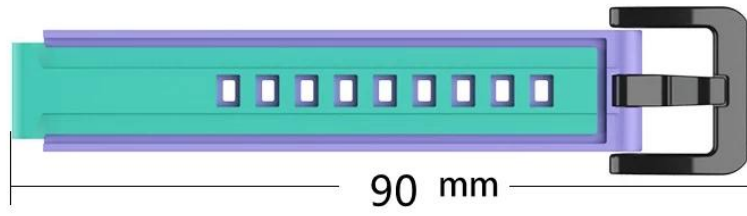

Dual Color Silicone Straps For Xiaomi Mi Band 6 5 4 3 Smart Watch Bracelet

Product Design :

- Fit Model □For Xiaomi Mi Band 6/5/4/3
- Item : CBXM-T03
- Band Material : Silicone
- Band Colors : white-black,black-red,blue-pink,yellow-grey,black-white,purple-white,green-purple,orange-black,pink-white
- Buckle Color : Black
- Band Length : 118+90mm
- Design : Dual Color Silicon Watchband
- Feature :
 - Watch case provide all-round protection
 - Case with raise edge design, for screen protection

Support Package Customized Service [Logo,Size,Description, Colors,Label,etc]

#1 白黑

#2 黑红

#3 蓝粉

#4 黄灰

#5 黑白

#6 紫白

#7 水鸭绿-紫

#8 橙黑

#9 粉白

Comfortable to wear
Soft and light

style
格调在您腕间