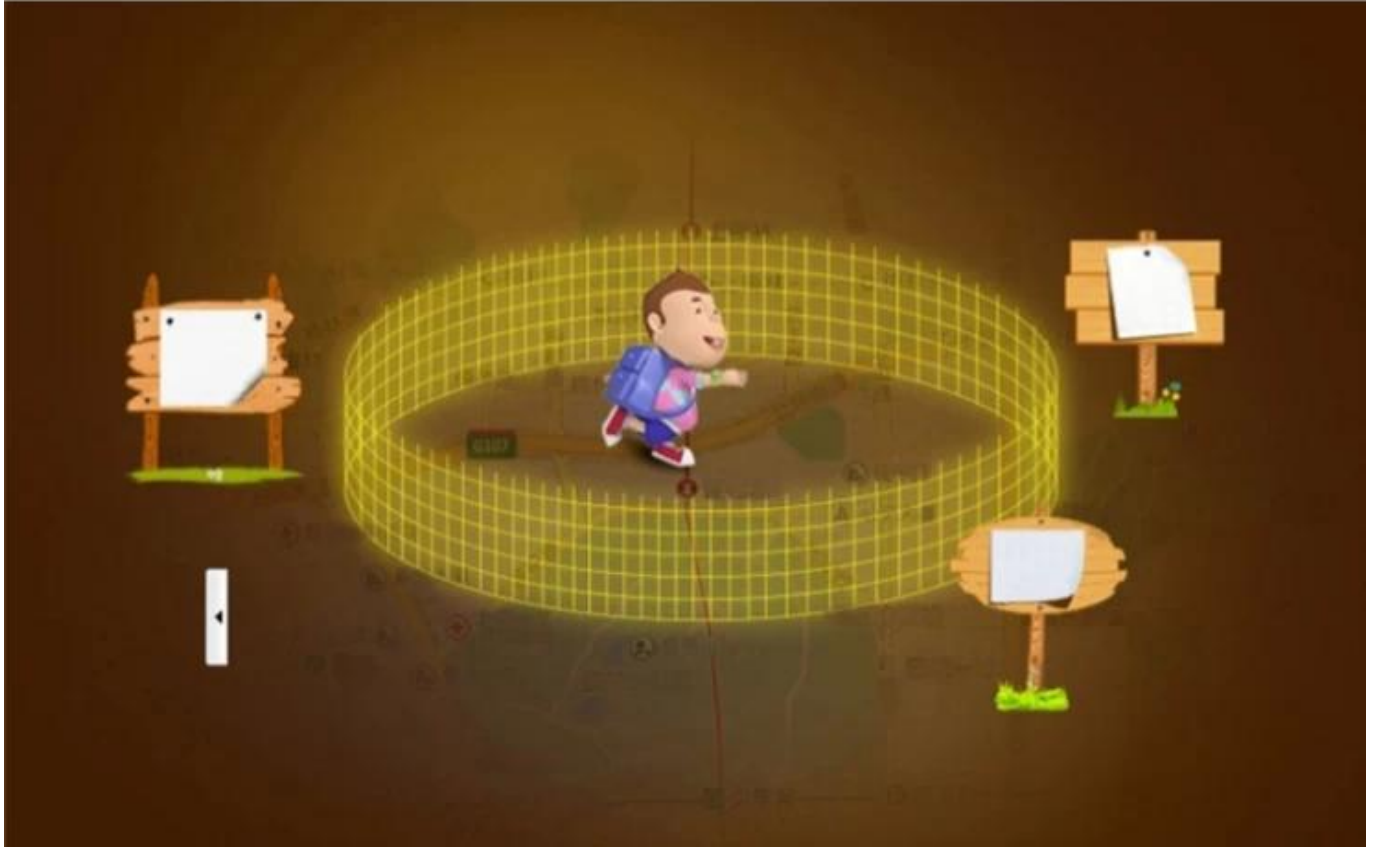

## Remote Monitor

Much more sensitive microphone .  
Monitoring all the sound around the  
device when emergency happened .

## Electronic Fence

when open this function , i will set up a zone auto.which will be centered on the watch .Once out of this zone, it will alarm by APP and SMS .