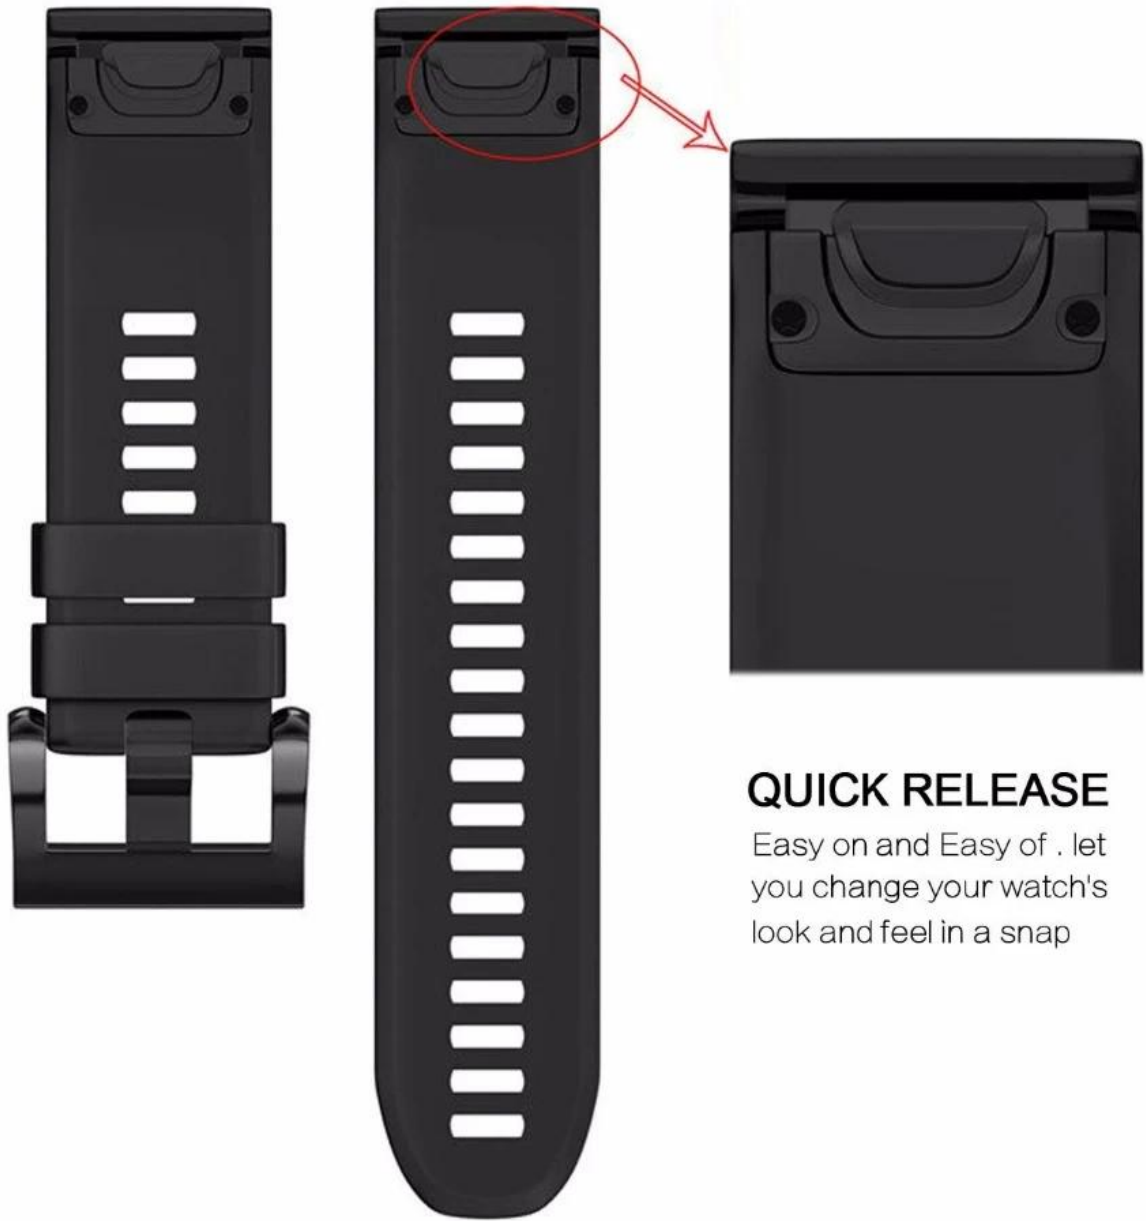

QUICK RELEASE

Easy on and Easy of . let you change your watch's look and feel in a snap