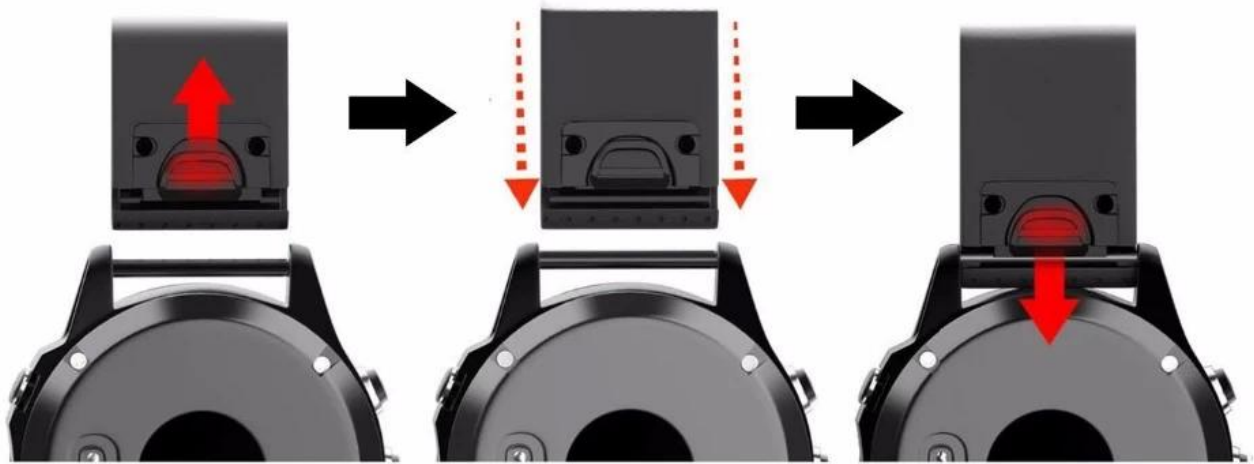

INSTALLATION GUIDE

1

2

3

press ghe button → lock band onto watch

done.no tools needed