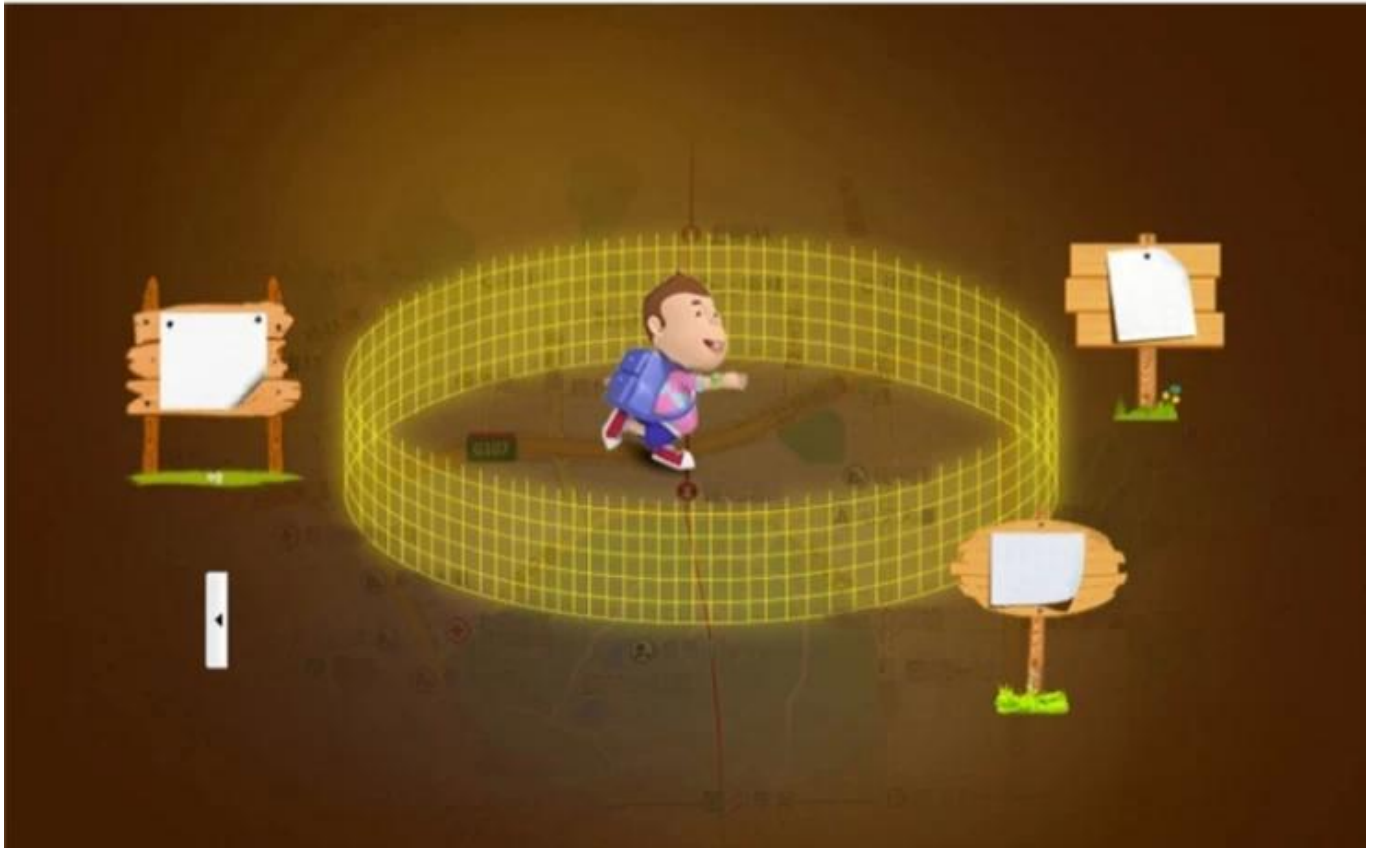

At the bottom of the watch embedded optical sensors, whether perceived from the child's wrist watches in accordance with the principle of light perception, push to their loved ones phone .

The watch phone integrate the optical sensing principle, once the watch is away from the kids'wrist,parents will receive a phone warning alarm!

Position

Use both of GPS + LBS base station double positioning technology, achieve all day real-time location tracking, more accurate positioning than 99% smart watch of the market!

Three

SOS button for helping

Encountered emergency situation,press SOS button to send out the distress message to guardian.

Four

Remote Monitor

Much more sensitive microphone .
Monitoring all the sound around the
device when emergency happened .

Electronic Fence

when open this function , i will set up a zone auto.which will be centered on the watch .Once out of this zone, it will alarm by APP and SMS .

Communication

3 pieces family number help kids to communicate with their families freely .More saver,more convinient .